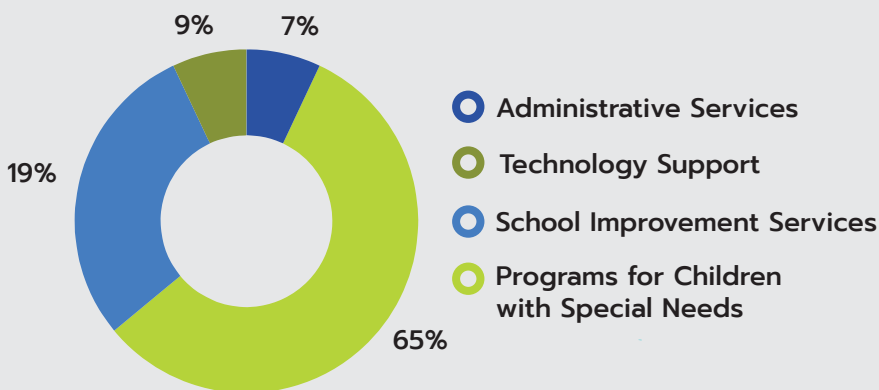

Willamette

Education Service District

Success, Achievement, Together... For All Students

What is the Willamette Education Service District?

WESD works collaboratively with our school districts and public and private partners. Through these collaborations we are able to positively impact student, family and staff well-being as well as create financial and operational efficiencies.

School District Services by Type