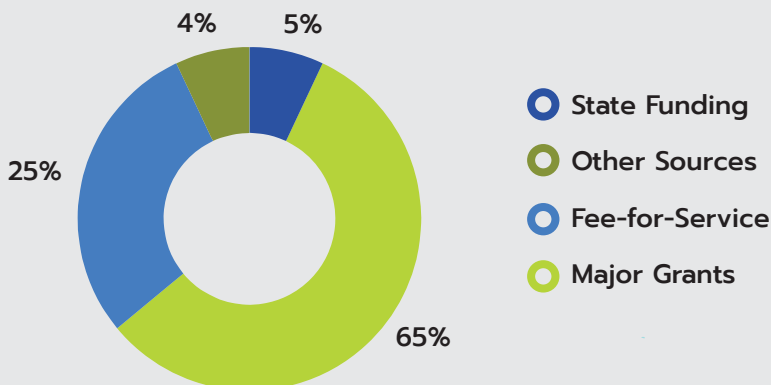

Agency Funding Sources

Serving Marion, Polk, and Yamhill Counties